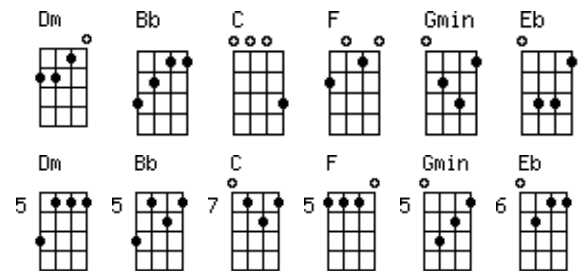

Message In A Bottle

The Police

<https://youtu.be/MbXWrmQW-OE>

Verse 1:

Dm Bb C Gm Dm Bb C Gm
 Just a castaway, on an island lost at sea,
Dm Bb C Gm Dm Bb C Gm
 Another lonely day, with no one here but me.
Dm Bb C Gm Dm Bb C Gm
 More loneliness than any man could bear,
Dm Bb C Gm Dm Bb C Gm
 Rescue me before I fall into despair

Chorus:

Bb Eb F Bb
 I'll send an S.O.S to the world **x 2**
Gm Eb
 I hope that someone gets my **x 3**
Dm Bb Dm Bb
 Message in a bottle **x 3**
Dm Bb Gm
 Message in a bottle

Verse 2:

Dm Bb C Gm Dm Bb C Gm
 A year has passed since I wrote my note,
Dm Bb C Gm Dm Bb C Gm
 But I should have known this right from the start.
Dm Bb C Gm Dm Bb C Gm
 Only hope can keep me to - ge - ther
Dm Bb C Gm Dm Bb C Gm
 Love can mend your life, but love can break your heart.