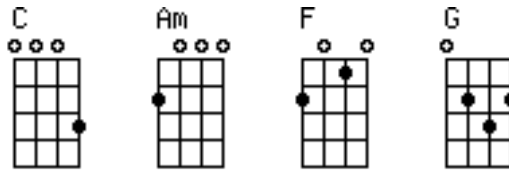

Stand By Me

Ben E King

Intro:

C C Am Am F G C C

Verse 1:

C   Am
When the night has come and the land is dark
                  F   G   C
And the moon is the only light we'll see
                  C   Am
No I won't be afraid no I won't be afraid
                  F   G   C (single strum)
Just as long as you stand, stand by me

Chorus 1:

C   Am
So darling, darling stand by me oh stand by me
                  F   G   C
Oh stand by me, stand by me, stand by me

Verse 2:

C   Am
If the sky that we look upon should tumble and fall
                  F   G   C
Or the mountain should crumble to the sea
                                  Am
I won't cry, I won't cry, no I won't shed a tear
                  F   G   C
Just as long as you stand, stand by me

Chorus 2:

C   Am
So darling, darling stand by me oh stand by me
                  F   G   C
Oh stand by me, stand by me, stand by me
(Whenever you're in trouble won't you)
C   Am
Stand by me, oh stand by me
                  F   G   C
Oh stand by me, stand by me, stand by me