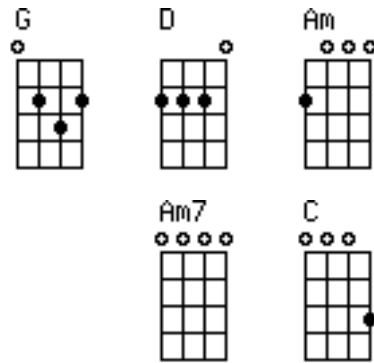

Knockin' on heaven's door

Bob Dylan

G D Am
Ooh ooh ooh ooh x4

G D Am Am7
Ma take this badge off of me

G D Am
I can't use it anymore

G D Am
It's getting dark, too dark to see,

G D C
I feel like I'm knocking on heaven's door

G D Am Am7
Knock, knock, knockin' on heaven's door

G D C
Knock, knock, knockin' on heaven's door

G D Am Am7
Knock, knock, knockin' on heaven's door

G D C
Knock, knock, knockin' on heaven's door

G D Am Am7
Ma put my guns in the ground

G D Am Am7
Knock, knock, knockin' on heaven's door

G D C
Knock, knock, knockin' on heaven's door