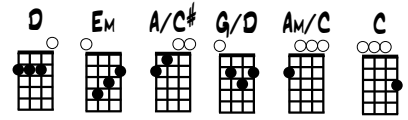

MANDOLIN CHORDS

GUITAR CHORDS

UKULELE CHORDS

DORRATOR BRIDGE

TRAD. SCOTTISH ARR. B. FARMER 08/13

CAPTAIN COLIN CAMPBELL

KERR - MERRY MELODIES, VOL. 4, NO. 111 (c. 1880's) ARR. B. FARMER 08/13

11

Musical staff 11: Treble clef, key signature of one sharp (F#), 2/4 time signature. Measures 11-13. Chords: G, C, G.

14

Musical staff 14: Treble clef, key signature of one sharp (F#), 2/4 time signature. Measures 14-15. Chords: Am, D, G, Am.

16

Musical staff 16: Treble clef, key signature of one sharp (F#), 2/4 time signature. Measures 16-17. Chords: G, C, G, D.

18

Musical staff 18: Treble clef, key signature of one sharp (F#), 2/4 time signature. Measures 18-19. Chords: G, C, G, D, G.