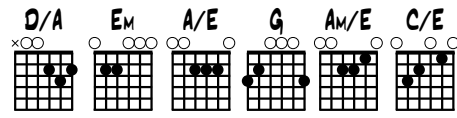

MANDOLIN CHORDS

GUITAR CHORDS

UKULELE CHORDS

DORRATOR BRIDGE

TRAD. SCOTTISH ARR. B. FARMER 08/13

CAPTAIN COLIN CAMPBELL

KERR - MERRY MELODIES, VOL. 4, NO. 111 (c. 1880's) ARR. B. FARMER 08/13

11

Musical staff 11: Treble clef, key signature of one sharp (F#), 2/4 time signature. Measures 11-13. Chords: G, C, G.

14

Musical staff 14: Treble clef, key signature of one sharp (F#), 2/4 time signature. Measures 14-15. Chords: Am, D, G, Am.

16

Musical staff 16: Treble clef, key signature of one sharp (F#), 2/4 time signature. Measures 16-17. Chords: G, C, G, D.

18

Musical staff 18: Treble clef, key signature of one sharp (F#), 2/4 time signature. Measures 18-19. Chords: G, C, G, D, G.