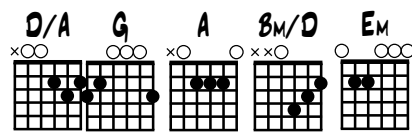

MANDOLIN CHORDS

GUITAR CHORDS

UKULELE CHORDS

HECTOR THE HERO

J. SCOTT SKINNER (SCOTTISH AIR)
ARR. B. FARMER 11/13
Bm

Musical notation for measures 1-5. Treble clef, key signature of two sharps (F# and C#), 3/4 time signature. Chords: D, G, D.

MANDOLIN TAB: 0 2 | 3 4 | 2 0 | 2 0 4 | 0

Musical notation for measures 6-9. Treble clef, key signature of two sharps, 3/4 time signature. Chords: D, G, A7.

MANDOLIN TAB: 4 2 | 2 0 | 2 0 4 | 2 2 | 2 0 2

Musical notation for measures 10-13. Treble clef, key signature of two sharps, 3/4 time signature. Chords: D, G, D, Bm.

MANDOLIN TAB: 4 2 | 2 0 | 2 0 4 | 0 0 0 | 5 5

Musical notation for measures 14-17. Treble clef, key signature of two sharps, 3/4 time signature. Chords: D, A7. Includes first and second endings.