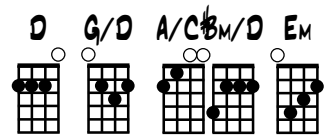

MANDOLIN CHORDS

GUITAR CHORDS

UKULELE CHORDS

HECTOR THE HERO

J. SCOTT SKINNER (SCOTTISH AIR)
ARR. B. FARMER 11/13
Bm

Musical notation for measures 1-5. Treble clef, key signature of two sharps (F# and C#), 3/4 time signature. Chords: D, G, D.

MANDOLIN TAB: 0 2 | 3 4 | 2 0 | 2 0 4 | 0

Musical notation for measures 6-9. Treble clef, key signature of two sharps, 3/4 time signature. Chords: D, G, A7.

MANDOLIN TAB: 4 2 | 2 0 | 2 0 4 | 2 2 | 2 0 2

Musical notation for measures 10-13. Treble clef, key signature of two sharps, 3/4 time signature. Chords: D, G, D, Bm.

MANDOLIN TAB: 4 2 | 2 0 | 2 0 4 | 0 0 0 | 5 5

Musical notation for measures 14-17. Treble clef, key signature of two sharps, 3/4 time signature. Chords: D, A7. Includes first and second endings.