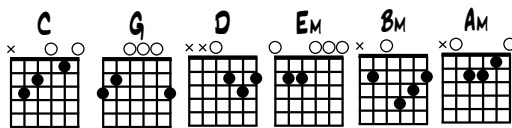

MANDOLIN CHORDS

GUITAR CHORDS

UKULELE CHORDS

YOU' NANETTE

TRAD. FRENCH ARR. B. FARMER 08/13

Musical notation for the first system, measures 1-4. The top staff is in treble clef with a key signature of one sharp (F#) and a 2/4 time signature. The bottom staff is labeled 'UKULELE' and shows fret numbers for the four strings.

Measures 1-4: G, D, G

Musical notation for the second system, measures 5-8. The top staff continues the melody with a repeat sign at the end. The bottom staff shows fret numbers and includes first and second endings.

Measures 5-8: G, D, 1. G, 2. G

Musical notation for the third system, measures 9-12. The top staff continues the melody with a key signature change to two sharps (F# and C#) and a 2/4 time signature. The bottom staff shows fret numbers.