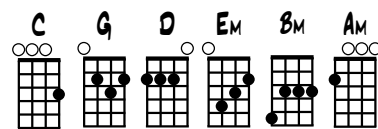

MANDOLIN CHORDS

GUITAR CHORDS

UKULELE CHORDS

YOU' NANETTE

TRAD. FRENCH ARR. B. FARMER 08/13

Musical notation for the first system, measures 1-4. The top staff is in treble clef with a key signature of one sharp (F#) and a 2/4 time signature. The bottom staff is labeled 'UKULELE' and shows fret numbers for the four strings.

Measures 1-4: G, D, G

Musical notation for the second system, measures 5-8. The top staff continues the melody with a repeat sign at the end. The bottom staff shows fret numbers and includes first and second endings.

Measures 5-8: G, D, 1. G, 2. G

Musical notation for the third system, measures 9-12. The top staff continues the melody with a key signature change to two sharps (F# and C#) and a 2/4 time signature. The bottom staff shows fret numbers.