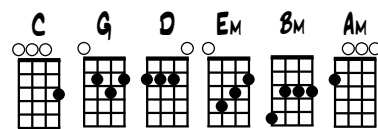

MANDOLIN CHORDS

GUITAR CHORDS

UKULELE CHORDS

YOU'P NANETTE

TRAD. FRENCH ARR. B. FARMER 08/13

ACOUSTIC GUITAR

First system of musical notation for 'YOU'P NANETTE'. It features a treble clef staff with a key signature of one sharp (F#) and a 2/4 time signature. The guitar tablature staff below shows fingerings for the first four measures. Chords G and D are indicated above the first two measures.

Second system of musical notation for 'YOU'P NANETTE'. It continues the treble clef staff and guitar tablature. Chords G and D are indicated above the first two measures. First and second endings are marked with brackets and numbers 1 and 2.

10

Third system of musical notation for 'YOU'P NANETTE', starting at measure 10. It continues the treble clef staff and guitar tablature. Chords G, C, Em, D, Bm, C, Bm, D, and G are indicated above the measures.