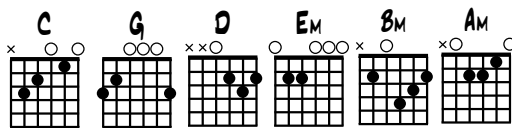

MANDOLIN CHORDS

GUITAR CHORDS

UKULELE CHORDS

YOU'P NANETTE

TRAD. FRENCH ARR. B. FARMER 08/13

ACOUSTIC GUITAR

First system of musical notation for 'YOU'P NANETTE'. It features a treble clef staff with a key signature of one sharp (F#) and a 2/4 time signature. The guitar tablature staff below shows fingerings for the first four measures. Chords G and D are indicated above the first two measures.

Second system of musical notation for 'YOU'P NANETTE'. It continues the treble clef staff and guitar tablature. Chords G and D are indicated above the first two measures. First and second endings are marked with brackets and numbers 1 and 2.

10

Third system of musical notation for 'YOU'P NANETTE', starting at measure 10. It continues the treble clef staff and guitar tablature. Chords G, C, Em, D, Bm, C, Bm, D, and G are indicated above the measures.