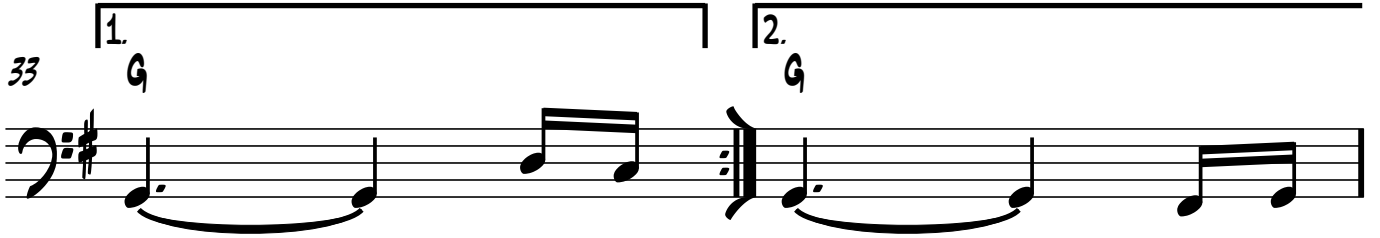

2 30

G

GO TO THE DEVIL AND SHAKE YOURSELF

BETHAM MANUSCRIPT, EDEN VALLEY, CUMBRIA