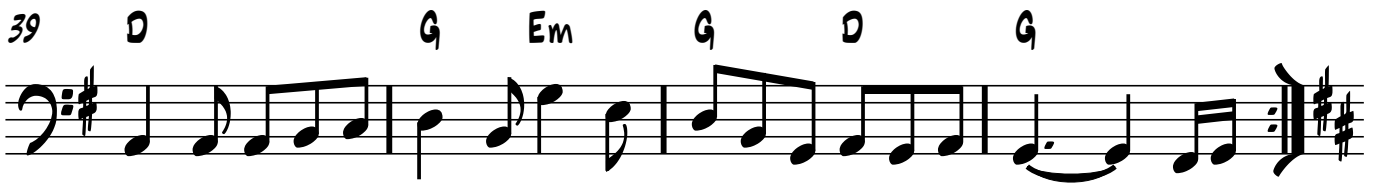

2 30

G

GO TO THE DEVIL AND SHAKE YOURSELF

BETHAM MANUSCRIPT, EDEN VALLEY, CUMBRIA