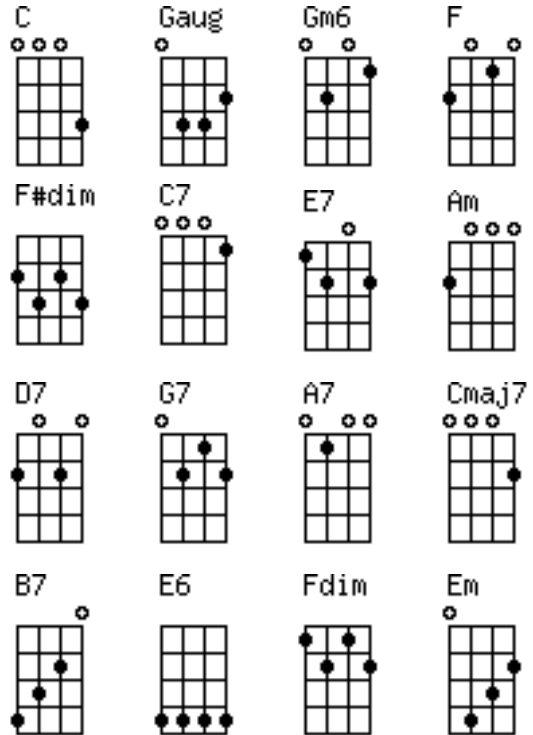

You've Got a Friend in Me

Randy Newman

https://youtu.be/Nj5cW_wEjIw

Verse 1:

C **Gaug** **C** **Gm6**
 You've got a friend in me.
F **F#dim** **C** **C7**
 You've got a friend in me.
F **C** **E7** **Am**
 When the road looks rough ahead,
F **C** **E7** **Am**
 And you're miles and miles from your nice warm bed,
F **C** **E7** **Am**
 Just remember what your old pal said, boy,
D7 **G7** **C** **A7**
 You've got a friend in me, yeah,
D7 **G7** **C**
 You've got a friend in me.

Verse 2:

C **Gaug** **C** **Gm6**
 You've got a friend in me.
F **F#dim** **C** **C7**
 You've got a friend in me.
F **C** **E7** **Am**
 You got troubles?, well I got them too.
F **C** **E7** **Am**
 There isn't anything I wouldn't do for you.
F **C** **E7** **Am**
 If we stick together and we see it through, 'cause
D7 **G7** **C** **A7**
 You've got a friend in me, yeah,
D7 **G7** **C**
 You've got a friend in me.

Bridge:

F **B7**
 Some other folks might be a little bit smarter than I am;
C **F#dim** **C**
 Bigger and stronger too,
B7 **E6** **Fdim** **B7** **Em** **A7**
 Maybe; but none of them would ever love you the way I do
G7sus4 **G7**
 It's me and you boy

Verse 3:

C **Gaug** **C** **Gm6**
 And as the years go by.
F **F#dim** **C** **C7**
 Our friendship will never die.
F **F#dim** **C** **E7** **Am**
 Your going to see it's our des - ti - ny.
F **C** **E7** **Am**
 There isn't anything I wouldn't do for you.
D7 **G7** **C** **Cmaj7** **A7**
 You've got a friend in me,
D7 **G7** **C**
 You've got a friend in me.