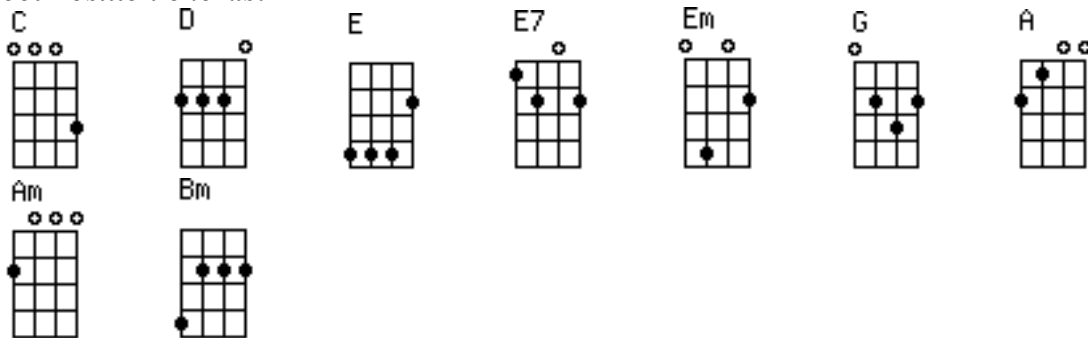

Summer in the City – Lovin' Spoonful

Verse 1:

Am **C**
Hot town, summer in the city
D **F**
Back of my neck getting dirty and gritty
Am **C**
Been down, Isn't it a pity
D **F**
Doesn't seem to be a shadow in the city
E **E7**
All around, people looking half dead
Am **A**
Walking on the sidewalk, hotter than a match head.

Verse 2:

Am **C**
Cool town, evening in the city
D **F**
Dressing so sharp and looking so pretty
Am **C**
Cool cat, looking for a kitty
D **F**
Gonna look in every corner of the city
E **E7**
Till I'm wheezing at a bus stop
Am **A**
Running up the stairs, gonna meet you at the rooftop.

Chorus:

D **G**
But at night it's a different world
D **G**
Go out and find a girl
D **G**
Come-on, come-on and dance all night
D **G**
Despite the heat it'll be all right
Bm **Em**
And Babe, don't you know it's a pity
Bm **E**
That the days can't be like the nights
Bm **E** **Bm** **E**
In the summer, In the city, In the summer, In the city

Repeat verse 1

Repeat chorus

Verse 1 (no vocal)

Chorus and fade (no vocal)

Root Position chords:

Up the neck chords: