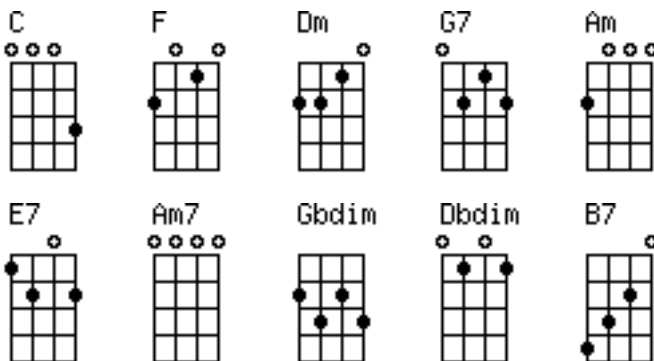

Georgia

Hoagy Carmichael

Intro:

C F Dm G7 C Am G7

Verse 1:

C E7 Am Am7 F Gbdim

Georgia, Georgia the whole day through

C F Dm G7 C Am G7

Just an old sweet song keeps Georgia on my mind

C E7 Am F Gbdim

Georgia, Georgia, a song of you

C Dm F G7 C F C E7

Comes sweet and clear as moonlight through the pines

Am Dm Am E7

Other arms reach out to me

Am Dm Am D7

Other eyes smile tenderly

Am F C E7 Am Dbdim Dm G7

Still in peaceful dreams I see the road leads back to you

C E7 Am Am7 F Gbdim

Georgia, Georgia no peace I find

C F Dm G7 C B7 C

Just an old sweet song keeps Georgia on my mind

Root position:

Up the neck: