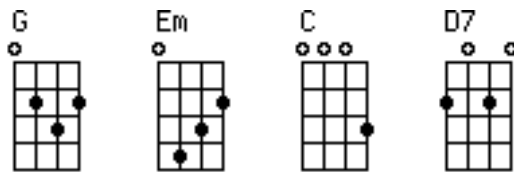

Cupid

Sam Cooke

Chorus 1:

G **Em** **G** **C**
Cupid, draw back your bow, and let your arrow go;
G **D7** **G** **D7**
Straight to my lover's heart, for me, for me.
G **Em** **G** **C**
Cupid, please hear my cry, and let your arrow fly;
G **D7** **C** **G**
Straight to my lover's heart, for me

Verse 1:

G **D7**
Now, I don't mean to bother you, but I'm in distress;
G
There's danger of me losin' all of my happiness
C
For I love a girl who doesn't know I exist;
D7 **G**
And this you can fix. So...

Chorus

Verse 2:

G **D7**
Now, Cupid, if your arrow makes her love strong for me,
G
I promise I will love her until eternity.
C
I know, between the two of us, her heart we can steal;
D7 **G**
Help me if you will. So...