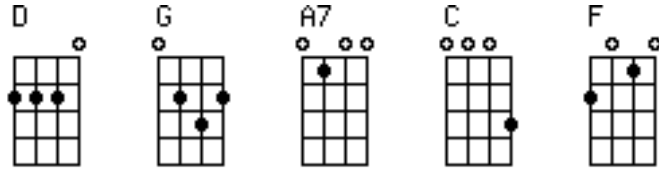

Buddy Holly

Everyday

Verse 1:

D **G** **A7**
Everyday, it's a gettin' closer,
D **G** **A7**
Goin' faster than a roller coaster,
D **G** **A7** **D** **G** **A7**
Love like yours will surely come my way, (A-hey, a-hey, a-hey hey)

Verse 2:

D **G** **A7**
Everyday, it's a gettin' faster,
D **G** **A7**
Everyone says go ahead and ask her
D **G** **A7** **D** **G** **A7**
Love like yours will surely come my way, (A-hey, a-hey, a-hey hey)

Chorus:

G
Everyday seems a little longer,
C
Every way, love's a little stronger,
F
Come what may, do you ever long for
Stop **A** **A7**
True love from me?

Verse 1 reprise

Chorus:

G
Everyday seems a little longer,
C
Every way, love's a little stronger,
F
Come what may, do you ever long for
Stop **A** **A7**
True love from me?