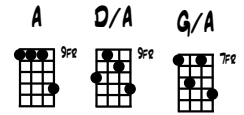

UKULELE CHORDS

TRIP TO CARTMEL

TRAD. ARR. B. FARMER 01/14

MANDOLIN

Chord progression: A D G A D A

Tablature: 4 0 0 3 5 0 0 3 | 2 5 5 2 3 2 0 5 | 4 0 0 3 5 0 0 3 | 2 5 5 2 0 0 5

Musical notation for the second system of 'Trip to Cartmel', including a treble clef staff with a key signature of two sharps and a 4/4 time signature, and a mandolin tablature staff with fret numbers.

Chord progression: A G A A G A G

Tablature: 4 0 0 4 2 5 5 2 | 4 0 0 3 5 0 0 5 | 4 0 0 4 2 5 5 2 | 4 0 0 4 5 2