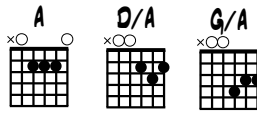

GUITAR CHORDS