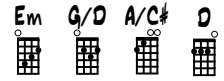

QUITALELE CHORDS

GUITAR CHORDS

UKULELE CHORDS

MANDOLIN CHORDS

THOMAS' MAZURKA

TRAD. ARR. B. FARMER

Musical notation for measures 1-4. Includes treble and bass staves for HARMONY and a single staff for UKULELE. Chords: Em, G, A.

Musical notation for measures 5-8. Includes treble and bass staves for HARMONY and a single staff for UKULELE. Chords: Em, G, A.

Musical notation for measures 9-12. Includes treble and bass staves for HARMONY and a single staff for UKULELE. Chords: Em, A, D, Em.

Musical notation for measures 13-16. Includes treble and bass staves for HARMONY and a single staff for UKULELE. Chords: Em, A, D, Em. Includes first and second endings.