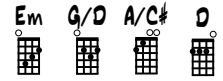

QUITAILELE CHORDS

GUITAR CHORDS

UKULELE CHORDS

MANDOLIN CHORDS

THOMAS' MAZURKA

TRAD. ARR. B. FARMER

Musical notation for measures 1-4. Includes treble and bass staves for melody and harmony, and a guitar/mandolin staff with fret numbers. Chords Em, G, and A are indicated above the staff.

Musical notation for measures 5-8. Includes treble and bass staves for melody and harmony, and a guitar/mandolin staff with fret numbers. Chords Em, G, and A are indicated above the staff.

Musical notation for measures 9-12. Includes treble and bass staves for melody and harmony, and a guitar/mandolin staff with fret numbers. Chords Em, A, D, and Em are indicated above the staff.

Musical notation for measures 13-16. Includes treble and bass staves for melody and harmony, and a guitar/mandolin staff with fret numbers. Chords Em, A, D, and Em are indicated above the staff. A first and second ending are shown for the final two measures.