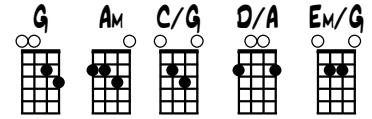

GUITAR CHORDS

UKULELE CHORDS

GUITALELE CHORDS

MANDOLIN CHORDS

THE FEMALE CABIN BOY

TRAD. ENGLISH COLLECTED IN SOMERSET BY C. SHARP 1905
(NORMALLY IN D MAJOR)

FROM "THE NEW PENGUIN BOOK OF ENGLISH FOLK SONGS".
ARR. B. FARMER 02/14

MUSIC NOTATION (MEASURES 1-4):

Voice: 'TIS OF A PRET-TY FE - MALE, AS YOU SHALL UN - DER STAND SHE

Mandolin: 5 | 5 | 3 3 2 | 0 5 3 5 | 0 3 0 | 4 | 5 | 2

MUSIC NOTATION (MEASURES 5-8):

Voice: HAD A MIND OF RO - VING UN - TO SOME FOR - EIGN LAND AT -

Mandolin: 2 | 0 0 2 | 3 2 3 5 | 3 3 2 0 | 5 | 5

MUSIC NOTATION (MEASURES 9-12):

Voice: TIRED IN SAI - LOR'S CLO - THING SHE BOLD - LY DID AP - PEAR AND EN -

Mandolin: 5 0 0 2 | 3 2 3 5 | 3 3 2 5 | 3 3 5

MUSIC NOTATION (MEASURES 13-16):