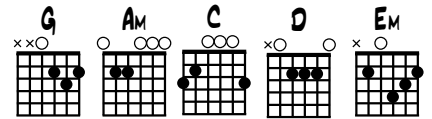

GUITAR CHORDS

UKULELE CHORDS

GUITALELE CHORDS

MANDOLIN CHORDS

THE FEMALE CABIN BOY

TRAD. ENGLISH COLLECTED IN SOMERSET BY C. SHARP 1905
(NORMALLY IN D MAJOR)

FROM "THE NEW PENGUIN BOOK OF ENGLISH FOLK SONGS".
ARR. B. FARMER 02/14

MUSIC NOTATION (MEASURES 1-4):

Voice: 'TIS OF A PRET-TY FE - MALE, AS YOU SHALL UN - DER STAND SHE

Mandolin: 5 | 5 | 3 3 2 | 0 5 3 5 | 0 3 0 | 4 | 5 | 2

MUSIC NOTATION (MEASURES 5-8):

Voice: HAD A MIND OF RO - VING UN - TO SOME FOR - EIGN LAND AT -

Mandolin: 2 | 0 0 2 | 3 2 3 5 | 3 3 2 0 | 5 | 5

MUSIC NOTATION (MEASURES 9-12):

Voice: TIRED IN SAI - LOR'S CLO - THING SHE BOLD - LY DID AP - PEAR AND EN -

Mandolin: 5 0 0 2 | 3 2 3 5 | 3 3 2 5 | 3 3 5

MUSIC NOTATION (MEASURES 13-16):

Voice: GA - GED WITH THE CAP - TAIN TO SERVE HIM FOR ONE YEAR

Mandolin: 7 3 2 3 | 0 5 3 5 | 0 5 0 2 | 5