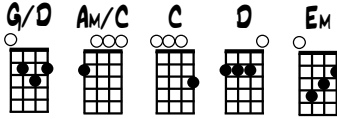

GUITAR CHORDS

UKULELE CHORDS

GUITALELE CHORDS

MANDOLIN CHORDS

THE FEMALE CABIN BOY

TRAD. ENGLISH COLLECTED IN SOMERSET BY C. SHARP 1905
(NORMALLY IN D MAJOR)

FROM "THE NEW PENGUIN BOOK OF ENGLISH FOLK SONGS".
ARR. B. FARMER 02/14

MUSIC NOTATION (MEASURES 1-4):

Voice: 'TIS OF A PRET-TY FE - MALE, AS YOU SHALL UN - DER STAND SHE

Mandolin: 5 | 5 | 3 3 2 | 0 5 3 5 | 0 3 0 | 4 | 5 | 2

MUSIC NOTATION (MEASURES 5-8):

Voice: HAD A MIND OF RO - VING UN - TO SOME FOR - EIGN LAND AT -

Mandolin: 2 | 0 0 2 | 3 2 3 5 | 3 3 2 0 | 5 | 5

MUSIC NOTATION (MEASURES 9-12):

Voice: TIRED IN SAI - LOR'S CLO - THING SHE BOLD - LY DID AP - PEAR AND EN -

Mandolin: 5 0 0 2 | 3 2 3 5 | 3 3 2 5 | 3 3 5

MUSIC NOTATION (MEASURES 13-16):

Voice: GA - GED WITH THE CAP - TAIN TO SERVE HIM FOR ONE YEAR

Mandolin: 7 3 2 3 | 0 5 3 5 | 0 5 0 2 | 5