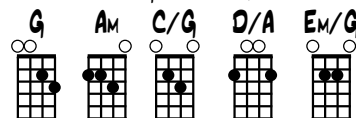

GUITAR CHORDS

UKULELE CHORDS

GUITALELE CHORDS

MANDOLIN CHORDS

THE FEMALE CABIN BOY

TRAD. ENGLISH COLLECTED IN SOMERSET BY C. SHARP 1905
(NORMALLY IN D MAJOR)

FROM "THE NEW PENGUIN BOOK OF ENGLISH FOLK SONGS".
ARR. B. FARMER 02/14