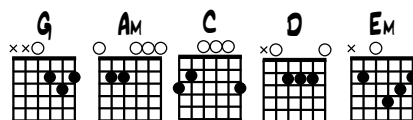

GUITAR CHORDS

UKULELE CHORDS

GUITALELE CHORDS

MANDOLIN CHORDS

THE FEMALE CABIN BOY

TRAD. ENGLISH COLLECTED IN SOMERSET BY C. SHARP 1905
(NORMALLY IN D MAJOR)

FROM "THE NEW PENGUIN BOOK OF ENGLISH FOLK SONGS".
ARR. B. FARMER 02/14

1

G C D G

TIS OF A PRET-TY FE - MALE, AS YOU SHALL UN - DER STAND SHE

GUITALELE

5

D C G Em D

HAD A MIND OF RO - VING UN - TO SOME FOR - EIGN LAND AT -

9

D C G D Em

TIRED IN SAI - LOR'S CLO - THING SHE BOLD - LY DID AP - PEAR AND EN -

13

G D C Am D G

GA - GED WITH THE CAP - TAIN TO SERVE HIM FOR ONE YEAR