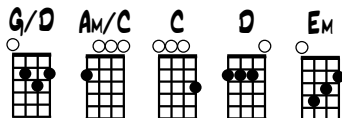

GUITAR CHORDS

UKULELE CHORDS

GUITALELE CHORDS

MANDOLIN CHORDS

THE FEMALE CABIN BOY

TRAD. ENGLISH COLLECTED IN SOMERSET BY C. SHARP 1905
(NORMALLY IN D MAJOR)

FROM "THE NEW PENGUIN BOOK OF ENGLISH FOLK SONGS".
ARR. B. FARMER 02/14

1

G C D G

TIS OF A PRET-TY FE - MALE, AS YOU SHALL UN - DER STAND SHE

GUITALELE

5

D C G Em D

HAD A MIND OF RO - VING UN - TO SOME FOR - EIGN LAND AT -

9

D C G D Em

TIRED IN SAI - LOR'S CLO - THING SHE BOLD - LY DID AP - PEAR AND EN -

13

G D C Am D G

GA - GED WITH THE CAP - TAIN TO SERVE HIM FOR ONE YEAR