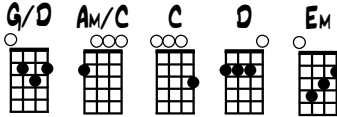

GUITAR CHORDS

UKULELE CHORDS

GUITALELE CHORDS

MANDOLIN CHORDS

THE FEMALE CABIN BOY

TRAD. ENGLISH COLLECTED IN SOMERSET BY C. SHARP 1905
(NORMALLY IN D MAJOR)

FROM "THE NEW PENGUIN BOOK OF ENGLISH FOLK SONGS".
ARR. B. FARMER 02/14

ACOUSTIC GUITAR

1 'TIS OF A PRET-TY FE - MALE, AS YOU SHALL UN - DER STAND SHE

5 HAD A MIND OF RO - VING UN - TO SOME FOR - EIGN LAND AT -

9 TIRED IN SAI - LOR'S CLO - THING SHE BOLD - LY DID AP - PEAR AND EN -