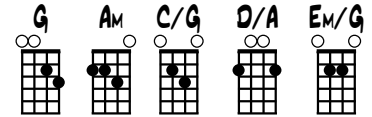

GUITAR CHORDS

UKULELE CHORDS

GUITALELE CHORDS

MANDOLIN CHORDS

THE FEMALE CABIN BOY

TRAD. ENGLISH COLLECTED IN SOMERSET BY C. SHARP 1905
(NORMALLY IN D MAJOR)

FROM "THE NEW PENGUIN BOOK OF ENGLISH FOLK SONGS".
ARR. B. FARMER 02/14

ACOUSTIC GUITAR

1 'TIS OF A PRET-TY FE - MALE, AS YOU SHALL UN - DER STAND SHE

5 HAD A MIND OF RO - VING UN - TO SOME FOR - EIGN LAND AT -

9 TIRED IN SAI - LOR'S CLO - THING SHE BOLD - LY DID AP - PEAR AND EN -