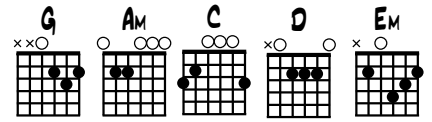

GUITAR CHORDS

UKULELE CHORDS

GUITALELE CHORDS

MANDOLIN CHORDS

THE FEMALE CABIN BOY

TRAD. ENGLISH COLLECTED IN SOMERSET BY C. SHARP 1905
(NORMALLY IN D MAJOR)

FROM "THE NEW PENGUIN BOOK OF ENGLISH FOLK SONGS".
ARR. B. FARMER 02/14

ACOUSTIC GUITAR

1 'TIS OF A PRET-TY FE - MALE, AS YOU SHALL UN - DER STAND SHE

5 HAD A MIND OF RO - VING UN - TO SOME FOR - EIGN LAND AT -

9 TIRED IN SAI - LOR'S CLO - THING SHE BOLD - LY DID AP - PEAR AND EN -

13 GA - GED WITH THE CAP - TAIN TO SERVE HIM FOR ONE YEAR