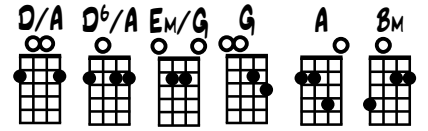

GUITAR CHORDS

GUIATALELE CHORDS

UKULELE CHORDS

MANDOLIN CHORDS

SIR ROGER DE COVERLEY

TRAD. ENGLISH SLIP JIG ARR. B. FARMER 02/14