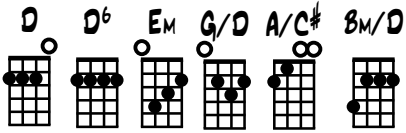

GUITAR CHORDS

GUIATALELE CHORDS

UKULELE CHORDS

MANDOLIN CHORDS

SIR ROGER DE COVERLEY

TRAD. ENGLISH SLIP JIG ARR. B. FARMER 02/14