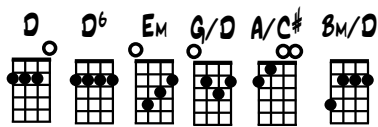

GUITAR CHORDS

GUITALELE CHORDS

UKULELE CHORDS

MANDOLIN CHORDS

SIR ROGER DE COVERLEY

TRAD. ENGLISH SLIP JIG, ARR. B. FARMER 02/14

Musical notation for the first system, measures 1-2. The treble clef staff shows the melody with a key signature of one sharp (F#) and a common time signature. The mandolin staff shows the accompaniment with fret numbers 0, 0, 0, 2, 0, 4, 0, 2, 2, 2, 4, 0, 6, 4, 2.

Musical notation for the second system, measures 3-4. The treble clef staff shows the melody. The mandolin staff shows the accompaniment with fret numbers 0, 0, 0, 2, 0, 2, 4, 5, 0, 0, 2, 0, 6, 4, 2.

Musical notation for the third system, measures 5-8. The treble clef staff shows the melody. The mandolin staff shows the accompaniment with fret numbers 0, 4, 0, 2, 5, 2, 0, 4, 0, 2, 2, 2, 4, 0, 6, 4, 2, 0, 4, 0, 2, 5, 2, 0, 2, 4, 5, 0, 0, 2, 0, 6, 4, 2.

Musical notation for the fourth system, measures 9-12. The treble clef staff shows the melody. The mandolin staff shows the accompaniment with fret numbers 5, 3, 2, 3, 2, 0, 2, 0, 5, 2, 0, 0, 2, 3, 2, 0, 5, 3, 2, 3, 2, 0, 2, 0, 5, 0, 5, 5, 0, 2, 0, 5.