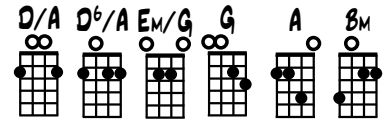

GUITAR CHORDS

GUITALELE CHORDS

UKULELE CHORDS

MANDOLIN CHORDS

SIR ROGER DE COVERLEY

TRAD. ENGLISH SLIP JIG, ARR. B. FARMER 02/14

Musical notation for the first system, measures 1-2. The treble clef staff shows the melody with a key signature of one sharp (F#) and a common time signature. The mandolin staff shows the accompaniment with fret numbers 0, 0, 0, 2, 0, 4, 0, 2, 2, 2, 4, 0, 6, 4, 2.

Musical notation for the second system, measures 3-4. The treble clef staff shows the melody. The mandolin staff shows the accompaniment with fret numbers 0, 0, 0, 2, 0, 2, 4, 5, 0, 0, 2, 0, 6, 4, 2.

Musical notation for the third system, measures 5-8. The treble clef staff shows the melody. The mandolin staff shows the accompaniment with fret numbers 0, 4, 0, 2, 5, 2, 0, 4, 0, 2, 2, 2, 4, 0, 6, 4, 2, 0, 4, 0, 2, 5, 2, 0, 2, 4, 5, 0, 0, 2, 0, 6, 4, 2.

Musical notation for the fourth system, measures 9-12. The treble clef staff shows the melody. The mandolin staff shows the accompaniment with fret numbers 5, 3, 2, 3, 2, 0, 2, 0, 5, 2, 0, 0, 2, 3, 2, 0, 5, 3, 2, 3, 2, 0, 2, 0, 5, 0, 5, 5, 0, 2, 0, 5.