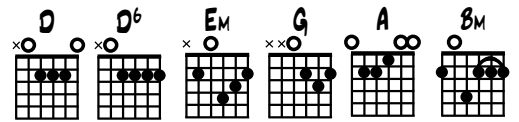

GUITAR CHORDS

GUITALELE CHORDS

UKULELE CHORDS

MANDOLIN CHORDS

SIR ROGER DE COVERLEY

TRAD. ENGLISH SLIP JIG, ARR. B. FARMER 02/14

Musical notation for the first system, measures 1-2. The treble clef staff shows the melody with a key signature of one sharp (F#) and a common time signature. The mandolin staff shows the accompaniment with fret numbers 0, 0, 0, 2, 0, 4, 0, 2, 2, 2, 4, 0, 6, 4, 2.

Musical notation for the second system, measures 3-4. The treble clef staff shows the melody. The mandolin staff shows the accompaniment with fret numbers 0, 0, 0, 2, 0, 2, 4, 5, 0, 0, 2, 0, 6, 4, 2.

Musical notation for the third system, measures 5-8. The treble clef staff shows the melody. The mandolin staff shows the accompaniment with fret numbers 0, 4, 0, 2, 5, 2, 0, 4, 0, 2, 2, 2, 4, 0, 6, 4, 2, 0, 4, 0, 2, 5, 2, 0, 2, 4, 5, 0, 0, 2, 0, 6, 4, 2.

Musical notation for the fourth system, measures 9-12. The treble clef staff shows the melody. The mandolin staff shows the accompaniment with fret numbers 5, 3, 2, 3, 2, 0, 2, 0, 5, 2, 0, 0, 2, 3, 2, 0, 5, 3, 2, 3, 2, 0, 2, 0, 5, 0, 5, 5, 0, 2, 0, 5.