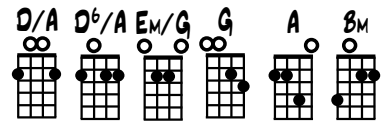

GUITAR CHORDS

GUITALELE CHORDS

UKULELE CHORDS

MANDOLIN CHORDS

SIR ROGER DE COVERLEY

TRAD. ENGLISH SLIP JIG, ARR. B. FARMER 02/14

Musical notation for the first system, measures 1-2. The treble clef staff shows the melody in D major. The guitar/mandolin staff shows the accompaniment with fret numbers and chord changes: D, Em, A.

Musical notation for the second system, measures 3-4. The treble clef staff shows the melody. The guitar/mandolin staff shows the accompaniment with fret numbers and chord changes: D, Em, Bm, A.

Musical notation for the third system, measures 5-8. The treble clef staff shows the melody. The guitar/mandolin staff shows the accompaniment with fret numbers and chord changes: D, G, D, Em, A, D, Em, A, Bm, A.

Musical notation for the fourth system, measures 9-12. The treble clef staff shows the melody. The guitar/mandolin staff shows the accompaniment with fret numbers and chord changes: D, G, Bm, Em, A, D, Em, D, Db, A.