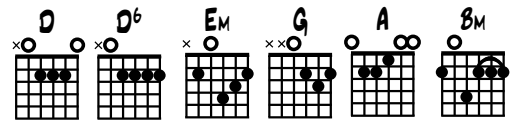

GUITAR CHORDS

GUITALELE CHORDS

UKULELE CHORDS

MANDOLIN CHORDS

SIR ROGER DE COVERLEY

TRAD. ENGLISH SLIP JIG, ARR. B. FARMER 02/14

Musical notation for the first system, measures 1-2. The treble clef staff shows the melody in D major. The guitar/mandolin staff shows the accompaniment with fret numbers and chord changes: D, Em, A.

Musical notation for the second system, measures 3-4. The treble clef staff shows the melody. The guitar/mandolin staff shows the accompaniment with fret numbers and chord changes: D, Em, Bm, A.

Musical notation for the third system, measures 5-8. The treble clef staff shows the melody. The guitar/mandolin staff shows the accompaniment with fret numbers and chord changes: D, G, D, Em, A, D, Em, A, Bm, A.

Musical notation for the fourth system, measures 9-12. The treble clef staff shows the melody. The guitar/mandolin staff shows the accompaniment with fret numbers and chord changes: D, G, Bm, Em, A, D, Em, D, Db, A.