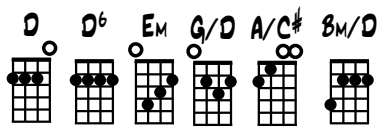

GUITAR CHORDS

GUITALELE CHORDS

UKULELE CHORDS

MANDOLIN CHORDS

SIR ROGER DE COVERLEY

TRAD. ENGLISH SLIP JIG, ARR. B. FARMER 02/14

Musical notation for the first system, measures 1-2. The treble clef staff shows the melody in D major. The guitar/mandolin staff shows the accompaniment with fret numbers and chord changes: D, Em, A.

Musical notation for the second system, measures 3-4. The treble clef staff shows the melody. The guitar/mandolin staff shows the accompaniment with fret numbers and chord changes: D, Em, Bm, A.

Musical notation for the third system, measures 5-8. The treble clef staff shows the melody. The guitar/mandolin staff shows the accompaniment with fret numbers and chord changes: D, G, D, Em, A, D, Em, A, Bm, A.

Musical notation for the fourth system, measures 9-12. The treble clef staff shows the melody. The guitar/mandolin staff shows the accompaniment with fret numbers and chord changes: D, G, Bm, Em, A, D, Em, D, Db, A.