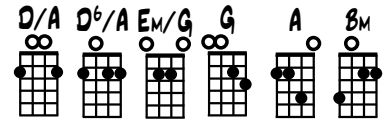

GUITAR CHORDS

GITALELE CHORDS

UKULELE CHORDS

MANDOLIN CHORDS

SIR ROGER DE COVERLEY

TRAD. ENGLISH SLIP JIG, ARR. B. FARMER 02/14

VIOLONCELLO

Violoncello part for the first system. The music is in D major and 9/8 time. The guitar chords are D, Em, and A.

Violoncello part for the second system. The music continues in D major and 9/8 time. The guitar chords are D, Em, Bm, and A.

Violoncello part for the third system. The music continues in D major and 9/8 time. The guitar chords are D, G, D, Em, A, D, Em, A, Bm, and A.

Violoncello part for the fourth system. The music continues in D major and 9/8 time. The guitar chords are D, G, Bm, Em, A, D, Em, D, Db, and A.