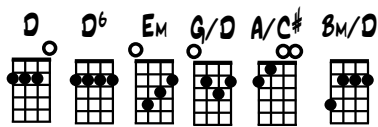

GUITAR CHORDS

GITALELE CHORDS

UKULELE CHORDS

MANDOLIN CHORDS

SIR ROGER DE COVERLEY

TRAD. ENGLISH SLIP JIG, ARR. B. FARMER 02/14

VIOLONCELLO

Violoncello part for the first system. The music is in D major and 9/8 time. The guitar chords are D, Em, and A.

Violoncello part for the second system. The music continues in D major and 9/8 time. The guitar chords are D, Em, Bm, and A.

Violoncello part for the third system. The music continues in D major and 9/8 time. The guitar chords are D, G, D, Em, A, D, Em, A, Bm, and A.

Violoncello part for the fourth system. The music continues in D major and 9/8 time. The guitar chords are D, G, Bm, Em, A, D, Em, D, Db, and A.