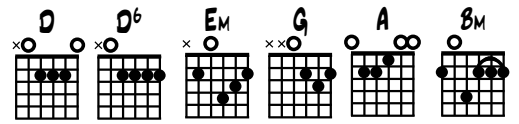

GUITAR CHORDS

GITALELE CHORDS

UKULELE CHORDS

MANDOLIN CHORDS

SIR ROGER DE COVERLEY

TRAD. ENGLISH SLIP JIG, ARR. B. FARMER 02/14

VIOLONCELLO

Violoncello part for the first system. The music is in D major and 9/8 time. The guitar chords are D, Em, and A.

Violoncello part for the second system. The music continues in D major and 9/8 time. The guitar chords are D, Em, Bm, and A.

Violoncello part for the third system. The music continues in D major and 9/8 time. The guitar chords are D, G, D, Em, A, D, Em, A, Bm, and A.

Violoncello part for the fourth system. The music continues in D major and 9/8 time. The guitar chords are D, G, Bm, Em, A, D, Em, D, Db, and A.