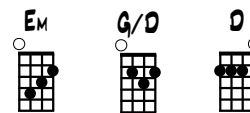

UKULELE CHORDS

SHADY GROVE

TRAD. USA ARR. B. FARMER 01/14

Em D Em

5 G D Em D Em

9 EXAMPLE VARIATION

13

CHORUS:

SHADY GROVE, MY LITTLE LOVE
SHADY GROVE I SAY
SHADY GROVE, MY LITTLE LOVE
I'M BOUND TO GO AWAY

CHEEKS AS RED A A BLOOMING ROSE
AND EYES ARE THE PRETTIEST BROWN
SHE'S THE DARLING OF MY HEART
SWEETEST GIRL IN TOWN

(CHORUS)

I WISH I HAD A BIG FINE HORSE
AND CORN TO FEED HIM ON
AND SHADY GROVE TO STAY AT HOME
AND FEED HIM WHILE I'M GONE

(CHORUS)

WENT TO SEE MY SHADY GROVE
SHE WAS STANDING IN THE DOOR
HER SHOES AND STOCKIN'S IN HER HAND
AND HER LITTLE BARE FEET ON THE FLOOR

(CHORUS)

WHEN I WAS A LITTLE BOY
I WANTED A BARLOW KNIFE
AND NOW I WANT LITTLE SHADY GROVE
TO SAY SHE'LL BE MY WIFE

(CHORUS)

A KISS FROM PRETTY LITTLE SHADY GROVE
IS SWEET AS BRANDY WINE
AND THER AIN'T NO GIRL IN THIS OLD WORLD
THATS'S PRETTIER THAN MINE