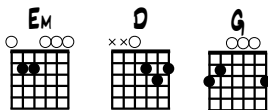

GUITAR CHORDS