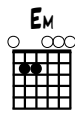

MANDOLIN CHORDS

GUITAR CHORDS

UKULELE CHORDS

SHADY GROVE

TRAD. USA ARR. B. FARMER 01/14

Em D Em

ACOUSTIC GUITAR

4/4 2 2 2 | 4 2 0 | 2 2 0 2 | 0

5 G D Em D Em

3 3 0 | 2 4 2 0 | 2 0 0 4 0 | 2

9 EXAMPLE VARIATION

2 2 4 0 4 0 2 | 4 0 4 2 0 | 2 2 2 4 0 4 0 2 | 0 0 2 0 2

13

3 0 3 1 0 | 4 0 2 0 2 4 0 4 0 | 2 0 0 2 0 2 4 0 | 2

CHORUS:

SHADY GROVE, MY LITTLE LOVE
 SHADY GROVE I SAY
 SHADY GROVE, MY LITTLE LOVE
 I'M BOUND TO GO AWAY

CHEEKS AS RED AS A BLOOMING ROSE
 AND EYES ARE THE PRETTIEST BROWN
 SHE'S THE DARLING OF MY HEART
 SWEETEST GIRL IN TOWN

(CHORUS)

I WISH I HAD A BIG FINE HORSE
 AND CORN TO FEED HIM ON
 AND SHADY GROVE TO STAY AT HOME
 AND FEED HIM WHILE I'M GONE

(CHORUS)

WENT TO SEE MY SHADY GROVE
 SHE WAS STANDING IN THE DOOR
 HER SHOES AND STOCKIN'S IN HER HAND
 AND HER LITTLE BARE FEET ON THE FLOOR

(CHORUS)

WHEN I WAS A LITTLE BOY
 I WANTED A BARLOW KNIFE
 AND NOW I WANT LITTLE SHADY GROVE
 TO SAY SHE'LL BE MY WIFE