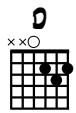

MANDOLIN CHORDS

GUITAR CHORDS

UKULELE CHORDS

SHADY GROVE

TRAD. USA ARR. B. FARMER 01/14

Em D Em

ACOUSTIC GUITAR

4/4 2 2 2 | 4 2 0 | 2 2 0 2 | 0

5 G D Em D Em

3 3 0 | 2 4 2 0 | 2 0 0 4 0 | 2

9 EXAMPLE VARIATION

2 2 4 0 4 0 2 | 4 0 4 2 0 | 2 2 2 4 0 4 0 2 | 0 0 2 0 2

13

3 0 3 1 0 | 4 0 2 0 2 4 0 4 0 | 2 0 0 2 0 2 4 0 | 2

CHORUS:

SHADY GROVE, MY LITTLE LOVE
 SHADY GROVE I SAY
 SHADY GROVE, MY LITTLE LOVE
 I'M BOUND TO GO AWAY

CHEEKS AS RED AS A BLOOMING ROSE
 AND EYES ARE THE PRETTIEST BROWN
 SHE'S THE DARLING OF MY HEART
 SWEETEST GIRL IN TOWN

(CHORUS)

I WISH I HAD A BIG FINE HORSE
 AND CORN TO FEED HIM ON
 AND SHADY GROVE TO STAY AT HOME
 AND FEED HIM WHILE I'M GONE

(CHORUS)

WENT TO SEE MY SHADY GROVE
 SHE WAS STANDING IN THE DOOR
 HER SHOES AND STOCKIN'S IN HER HAND
 AND HER LITTLE BARE FEET ON THE FLOOR

(CHORUS)

WHEN I WAS A LITTLE BOY
 I WANTED A BARLOW KNIFE
 AND NOW I WANT LITTLE SHADY GROVE
 TO SAY SHE'LL BE MY WIFE