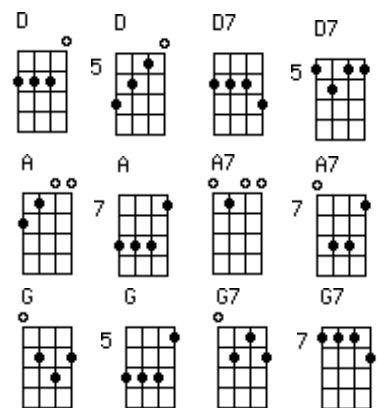

## Verse 2:

Going down to Louisiana; gonna get me a mojo hand  
 Going down to Louisiana; gonna get me a mojo hand  
 I'm gonna show you pretty darlin' what I'm really doin'

## Chorus:

Got my mojo working, got my mojo working  
 Got my mojo working, got my mojo working  
 Got my mojo working but it just won't work on you

## Verse 3:

I got a gypsy woman giving me advice  
 I got a gypsy woman giving me advice  
 I got a whole lots of trick keepin here on ice

## 12 bar blues in D Major:

|   |   |   |   |  |
|---|---|---|---|--|
| D | D | D | D |  |
| G | G | D | D |  |
| A | G | D | A |  |