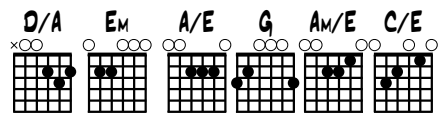

MANDOLIN CHORDS

GUITAR CHORDS

UKULELE CHORDS

DORRATOR BRIDGE

TRAD. SCOTTISH ARR. B. FARMER 08/13

Musical notation for measures 1-3. Treble clef, key signature of two sharps (F# and C#), 2/4 time signature. Chords: D, Em, A. Ukulele part below shows fret numbers on a four-string staff.

Musical notation for measures 4-6. Treble clef, key signature of two sharps, 2/4 time signature. Chords: D, Em, A, D. Includes first and second endings. Ukulele part below shows fret numbers.

Musical notation for measures 7-8. Treble clef, key signature of two sharps, 2/4 time signature. Chords: D, G, D, A. Ukulele part below shows fret numbers.

Musical notation for measures 9-10. Treble clef, key signature of two sharps, 2/4 time signature. Chords: D, Em, A, D. Ends with a double bar line and repeat sign. Ukulele part below shows fret numbers.