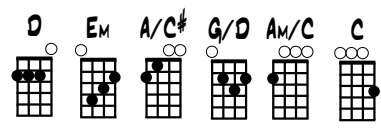

MANDOLIN CHORDS

GUITAR CHORDS

UKULELE CHORDS

DORRATOR BRIDGE

TRAD. SCOTTISH ARR. B. FARMER 08/13

Musical notation for measures 1-3. Treble clef, key signature of two sharps (F# and C#), 2/4 time signature. Chords: D, Em, A. Ukulele part below shows fret numbers on a four-string staff.

Musical notation for measures 4-6. Treble clef, key signature of two sharps, 2/4 time signature. Chords: D, Em, A, D. Includes first and second endings. Ukulele part below shows fret numbers.

Musical notation for measures 7-8. Treble clef, key signature of two sharps, 2/4 time signature. Chords: D, G, D, A. Ukulele part below shows fret numbers.

Musical notation for measures 9-10. Treble clef, key signature of two sharps, 2/4 time signature. Chords: D, Em, A, D. Ends with a double bar line and repeat sign. Ukulele part below shows fret numbers.