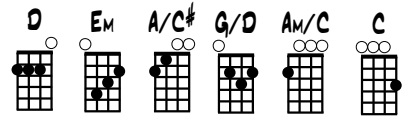

MANDOLIN CHORDS

GUITAR CHORDS

UKULELE CHORDS

DORRATOR BRIDGE

TRAD. SCOTTISH ARR. B. FARMER 08/13

Mandolin notation for measures 1-3. Treble clef, key signature of two sharps (F# and C#), 4/8 time signature. Chords: D, Em, A.

Mandolin notation for measures 4-6. Treble clef, key signature of two sharps, 4/8 time signature. Chords: D, Em, A, D. Includes first and second endings.

Mandolin notation for measures 7-8. Treble clef, key signature of two sharps, 4/8 time signature. Chords: D, G, D, A.

Mandolin notation for measures 9-10. Treble clef, key signature of two sharps, 4/8 time signature. Chords: D, Em, A, D. Ends with a double bar line and a sharp sign.

CAPTAIN COLIN CAMPBELL

KERR - MERRY MELODIES, VOL. 4, NO. 111 (c. 1880's) ARR. B. FARMER 08/13