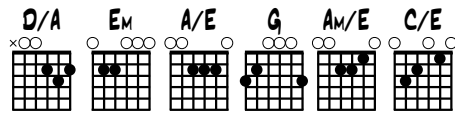

MANDOLIN CHORDS

GUITAR CHORDS

UKULELE CHORDS

DORRATOR BRIDGE

TRAD. SCOTTISH ARR. B. FARMER 08/13

Mandolin notation for measures 1-3. Treble clef, key signature of two sharps (F# and C#), 4/8 time signature. Chords: D, Em, A.

Mandolin notation for measures 4-6. Treble clef, key signature of two sharps, 4/8 time signature. Chords: D, Em, A, D. Includes first and second endings.

Mandolin notation for measures 7-8. Treble clef, key signature of two sharps, 4/8 time signature. Chords: D, G, D, A.

Mandolin notation for measures 9-10. Treble clef, key signature of two sharps, 4/8 time signature. Chords: D, Em, A, D. Ends with a double bar line and a sharp sign.

CAPTAIN COLIN CAMPBELL

KERR - MERRY MELODIES, VOL. 4, NO. 111 (c. 1880's) ARR. B. FARMER 08/13