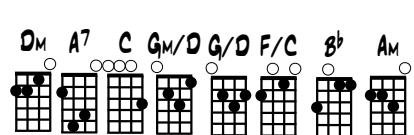

MANDOLIN CHORDS

GUITAR CHORDS

UKULELE CHORDS

NONESUCH

TRAD. ENGLISH ARR. B. FARMER 11/13

Ukulele

6

(NEW) FRENCH SCHOTTISCHE

FROM ENCYCLOPAEDIA BLOWZABELLICA ARR. B. FARMER 11/13

10

14

18

22 F D_M G D_M G_M D_M

(NEW) FRENCH SCHOTTISCHE

FROM ENCYCLOPAEDIA BLOWZABELLICA ARR. B. FARMER 11/13

26 D_M G_M F B^b A⁷