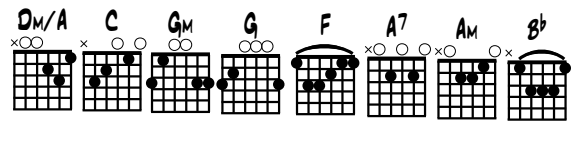

MANDOLIN CHORDS

GUITAR CHORDS

UKULELE CHORDS

NONESUCH

TRAD. ENGLISH ARR. B. FARMER 11/13

ACUSTIC GUITAR

5 5 1 3 5 1 0 1 3 5 5 1 3 5 1 3 5 1 3 1

6 C Dm C Dm

(NEW) FRENCH SCHOTTISCHE

FROM ENCYCLOPAEDIA BLOWZABELLICA ARR. B. FARMER 11/13

10 Dm Gm C Dm C Dm

14 Dm Gm C Dm C Dm

18 F Dm G Dm Gm Dm

22 F Dm G Dm Gm Dm

2 0 2 3 3 0 | 3 1 0 2 0 | 2 2 0 2 3 2 | 0 3 2 0

(NEW) FRENCH SCHOTTISCHE