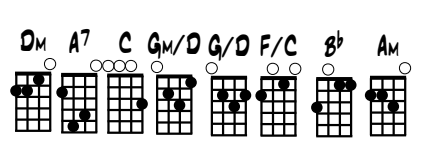

MANDOLIN CHORDS

GUITAR CHORDS

UKULELE CHORDS

NONESUCH

TRAD. ENGLISH ARR. B. FARMER 11/13

ACUSTIC GUITAR

5 5 1 3 5 1 0 1 3 5 5 1 3 5 1 3 5 1 3 1

6 C Dm C Dm

(NEW) FRENCH SCHOTTISCHE

FROM ENCYCLOPAEDIA BLOWZABELLICA ARR. B. FARMER 11/13

10 Dm Gm C Dm C Dm

14 Dm Gm C Dm C Dm

18 F Dm G Dm Gm Dm

22 F Dm G Dm Gm Dm

2 0 2 3 3 0 | 3 1 0 2 0 | 2 2 0 2 3 2 | 0 3 2 0

(NEW) FRENCH SCHOTTISCHE

FROM ENCYCLOPAEDIA BLOWZABELLICA ARR. B. FARMER 11/13

26 Dm Gm F Bb A7

0 3 2 0 3 2 | 3 2 0 2 | 3 1 3 1 3 2 0 3 | 3 0 2

30 Dm Gm F Bb A7 Dm

0 3 2 0 3 2 | 3 2 0 2 | 3 1 3 1 3 2 0 3 | 2 0 3 2 0

34 Dm C Gm F Bb F C