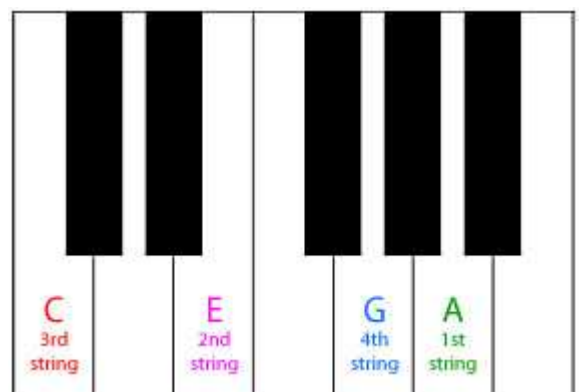

HOW TO READ UKULELE CHORDS

Chord Name
(N.B. a single letter is shorthand for major i.e. C Major)

Open String
(no fingers)

Thickest string

Put your finger here

Anatomy

Relative Tuning

I recommend the **DaTuner Lite** app for apple and android – it's free!
(C4, G4, E4, A4)