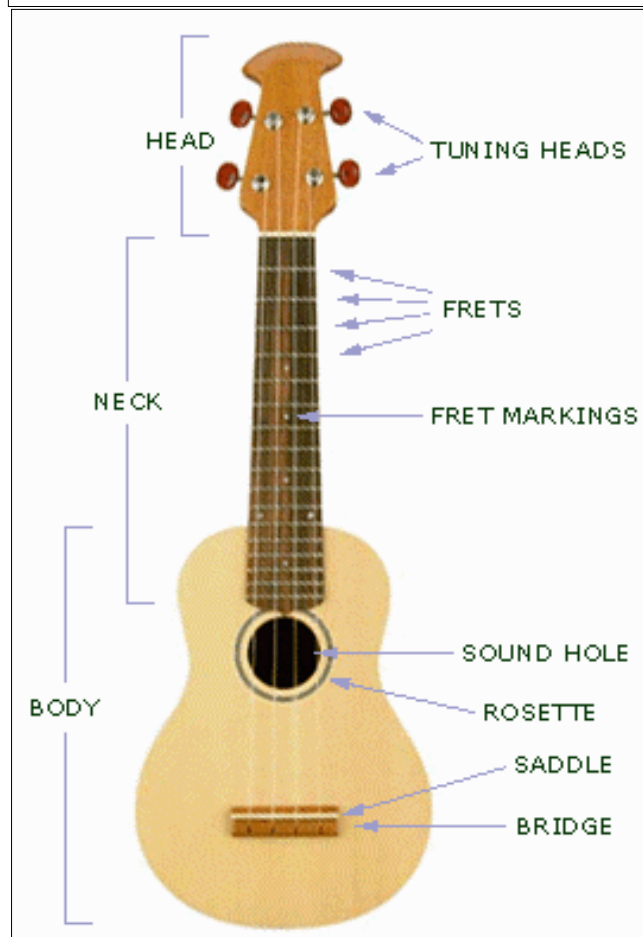

HOW TO READ UKULELE CHORDS

Chord Name
(N.B. a single letter is shorthand for major i.e. C Major)

Open String
(no fingers)

Thickest string

Put your finger here

Anatomy

Relative Tuning

I recommend the **DaTuner Lite** app for apple and android – it's free!
(C4, G4, E4, A4)