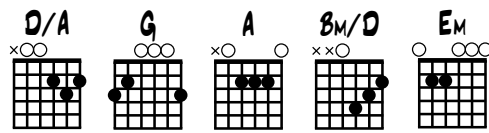

MANDOLIN CHORDS

GUITAR CHORDS

UKULELE CHORDS

HECTOR THE HERO

J. SCOTT SKINNER (SCOTTISH AIR)

ARR. B. FARMER 11/13

1 D G D Bm

6 D G A7