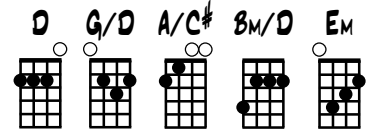

MANDOLIN CHORDS

GUITAR CHORDS

UKULELE CHORDS

HECTOR THE HERO

J. SCOTT SKINNER (SCOTTISH AIR)

ARR. B. FARMER 11/13

1 D G D Bm

6 D G A7