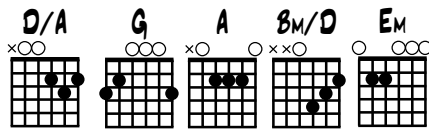

MANDOLIN CHORDS

GUITAR CHORDS

UKULELE CHORDS

HECTOR THE HERO

J. SCOTT SKINNER (SCOTTISH AIR)

ARR. B. FARMER 11/13

MELODY: D G D Bm

ACOUSTIC GUITAR

0 2 | 4 2 0 | 0 2 4 | 2 | 0 0 2

6 D G A^7

4 2 0 | 0 2 4 | 2 2 | 0 2

10 D G D Bm

4 2 0 | 0 2 4 | 2 0 0 | 3 0

14 D A^7 1. 2.

2 0 0 4 | 2 0 | 0 0 2 | 0 0 4 2

2