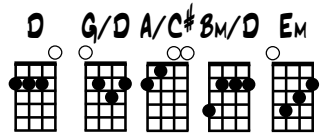

MANDOLIN CHORDS

GUITAR CHORDS

UKULELE CHORDS

HECTOR THE HERO

J. SCOTT SKINNER (SCOTTISH AIR)

ARR. B. FARMER 11/13

MELODY: D G D Bm

ACOUSTIC GUITAR

0 2 | 4 2 0 | 0 2 4 | 2 | 0 0 2

6 D G A^7

4 2 0 | 0 2 4 | 2 2 | 0 2

10 D G D Bm

4 2 0 | 0 2 4 | 2 0 0 | 3 0

14 D A^7 1. 2.

2 0 0 4 | 2 0 | 0 0 2 | 0 0 4 2

2