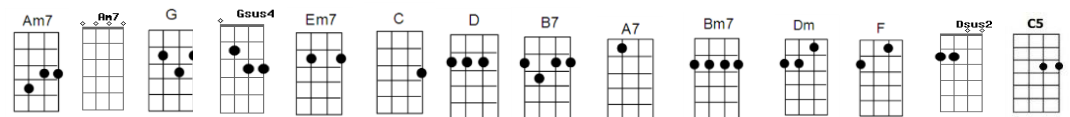

Eternal Flame - The Bangles

Intro: Pick

G Gsus4 G Gsus4

Verse 1: Pick

G Em7 C D
Close your eyes, give me your hand, darling.
G Em7 C
Do you feel my heart beating,
D Em7
do you understand?
B7 Em7
Do you feel the same?
A7 D Bm7
Am I only dream - ing, or
Am7
is this burning an eternal flame?

Verse 2: Strum

G Em7 C D
I be-lieve, it's meant to be, darling.
G Em7 C
I want you when you are sleeping,
D Em7
you belong with me.
B7 Em7
Do you feel the same?
A7 D Bm7
Am I only dream - ing, or
Am7 D
is this burning an eternal flame?

Chorus:

D Dm G D
Say my name, sun shines through the rain,
F G C G Am7(2) C5
a whole life so lonely come and ease the pain.
D Bm7 F C Dsus2
I don't wanna lose this feel-ing, oh

D Em B7 Em A7 D Bm7 Am7

Verse 1:

G Em7 C D
Close your eyes, give me your hand, darling.
G Em7 C
Do you feel my heart beating,
D Em7
do you understand?
B7 Em7
Do you feel the same?
A7 D Bm7
Am I only dream - ing, or
Am7 G
is this burning an eternal flame?