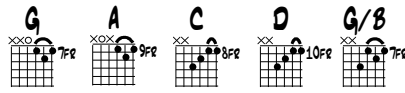

BRAFFERTON VILLAGE

Musical notation for measures 1-4. Treble clef, key signature of one sharp (F#), 3/4 time signature. Chords: G, C, G.

Guitar tablature for measures 1-4: 3/4 0 | 0 2 0 | 0 1 3 | 0 1 0 | 3 1

Musical notation for measures 5-8. Chords: A, D.

Guitar tablature for measures 5-8: 0 2 0 | 0 0 0 | 0 2 0 | 2 0

Musical notation for measures 9-13. Chords: G, C, D, G.

Guitar tablature for measures 9-13: 0 2 0 | 0 1 3 | 0 2 3 | 3 1 | 0 1 3

Musical notation for measures 14-17. Chords: D, G (first and second endings).

Guitar tablature for measures 14-17: 0 2 0 | 0 2 4 | 0 0 | 0 3

Musical notation for measures 18-21. Chords: C, G, C, G/B, A, D.