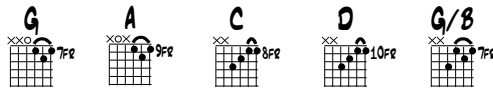

BRAFFERTON VILLAGE

Musical notation for measures 1-3. Treble clef, key signature of one sharp (F#), 3/4 time signature. Chords: G, A, C, D, G/B, C.

Musical notation for measures 4-8. Treble clef, key signature of one sharp (F#), 3/4 time signature. Chords: G, A, D.

Musical notation for measures 9-13. Treble clef, key signature of one sharp (F#), 3/4 time signature. Chords: G, C, D, G.

Musical notation for measures 14-17. Treble clef, key signature of one sharp (F#), 3/4 time signature. Chords: D, G (first ending), G (second ending).

Musical notation for measures 18-25. Treble clef, key signature of one sharp (F#), 3/4 time signature. Chords: C, G, C, G/B, A, D.

Musical notation for measures 26-33. Treble clef, key signature of one sharp (F#), 3/4 time signature. Chords: C, G, C, D, G, D, G.