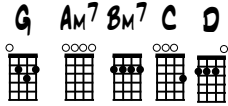

MAZURKA
UKULELE

L'INCONNU DE LIMOISE

DEAD PIPER'S LAMENT

MAXOU HEINTZEN OF LA CHAVANÉE

Musical notation for measures 1-5. Treble clef, key signature of one sharp (F#), 3/4 time signature. Chords: G, Am7, Bm7, C, D.

Musical notation for measures 6-10. Treble clef, key signature of one sharp (F#), 3/4 time signature. Chords: G, Am7, Bm7, C, D. Includes first and second endings.

Musical notation for measures 11-15. Treble clef, key signature of one sharp (F#), 3/4 time signature. Chords: C, G, Bm7, C.

Musical notation for measures 16-20. Treble clef, key signature of one sharp (F#), 3/4 time signature. Chords: D, G. Includes first and second endings.