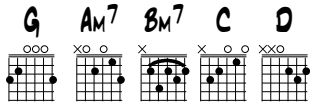

MAZURKA
GUITAR

L'INCONNU DE LIMOISE

DEAD PIPER'S LAMENT

MAXOU HEINTZEN OF LA CHAVANÉE

Musical notation for measures 1-5. Treble clef, key signature of one sharp (F#), 3/4 time signature. Chords: G, Am7, Bm7, C, D. Includes guitar tablature below the staff.

Musical notation for measures 6-10. Treble clef, key signature of one sharp (F#), 3/4 time signature. Chords: G, Am7, Bm7, C, 1.D, 2.D. Includes guitar tablature below the staff.

Musical notation for measures 11-15. Treble clef, key signature of one sharp (F#), 3/4 time signature. Chords: C, G, Bm7, C. Includes guitar tablature below the staff.

Musical notation for measures 16-20. Treble clef, key signature of one sharp (F#), 3/4 time signature. Chords: 1.D, 2.D, G. Includes guitar tablature below the staff.