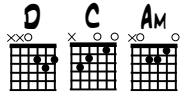

CHANTER'S SONG

GUITAR

TRAD. ARR. B. FARMER

Musical notation for measures 1-4. Chords: D, C, D, C, Am.

Measures 1-4 of the song. The top staff shows the melody in treble clef with a key signature of one sharp (F#) and a 2/2 time signature. The bottom staff shows guitar tablature with fret numbers and string indicators (T, A, B). Chords are indicated above the staff: D, C, D, C, Am.

Musical notation for measures 5-8. Chords: D, C, D, Am, D.

Measures 5-8 of the song. The top staff shows the melody in treble clef. The bottom staff shows guitar tablature. Chords are indicated above the staff: D, C, D, Am, D.

Musical notation for measures 9-12. Chords: Am, C, D, C, Am.

Measures 9-12 of the song. The top staff shows the melody in treble clef. The bottom staff shows guitar tablature. Chords are indicated above the staff: Am, C, D, C, Am.

Musical notation for measures 13-16. Chords: D, C, D, Am, D.

Measures 13-16 of the song. The top staff shows the melody in treble clef. The bottom staff shows guitar tablature. Chords are indicated above the staff: D, C, D, Am, D.