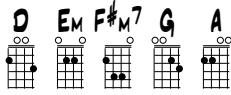

CADER IDRIS (ARTHUR'S CHAIR)

MANDOLIN

TRAD. WELSH. ARR. B. FARMER 02/12

AKA SWEET JENNY JONES

Musical notation for the first system, measures 1-4. Chords: D, F#m7, G, A. Lyrics: MY SWEET JEN - NY JONES IS THE PRIDE OF LLAN - GO - LLEN, MY

Tablature for measures 1-4: 0, 5 0 4, 0 2 4, 5 2 0, 4 0 4

Musical notation for the second system, measures 5-8. Chords: D, G, A, 1. D, 2. D. Lyrics: SWEET JEN - NY JONES IS THE GIRL I LOVE BEST. MY

Tablature for measures 5-8: 5 0 4, 5 0 2, 0 5 4, 5 0, 5 5 0

Musical notation for the third system, measures 9-17. Chords: D, A, G, A, D, A, G, Em, D

Tablature for measures 9-17: 2 5 2, 0 4 0, 5 2 5, 4 0 5 0, 2 5 2, 0 4 0, 5 4 2, 0 2 4

Musical notation for the fourth system, measures 18-25. Chords: D, F#m7, G, A, D, G, A, D